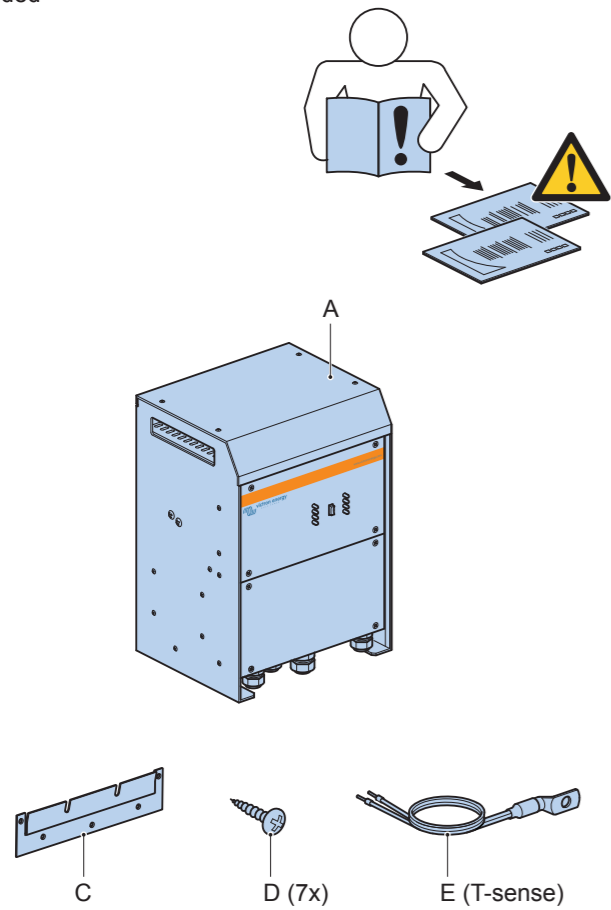

Quick Installation Guide

MultiPlus 24V 48V 5000VA 230Vac

www.victronenergy.com

Included

Not included

For fuse values:
refer to the user manual

Fuse (not included)