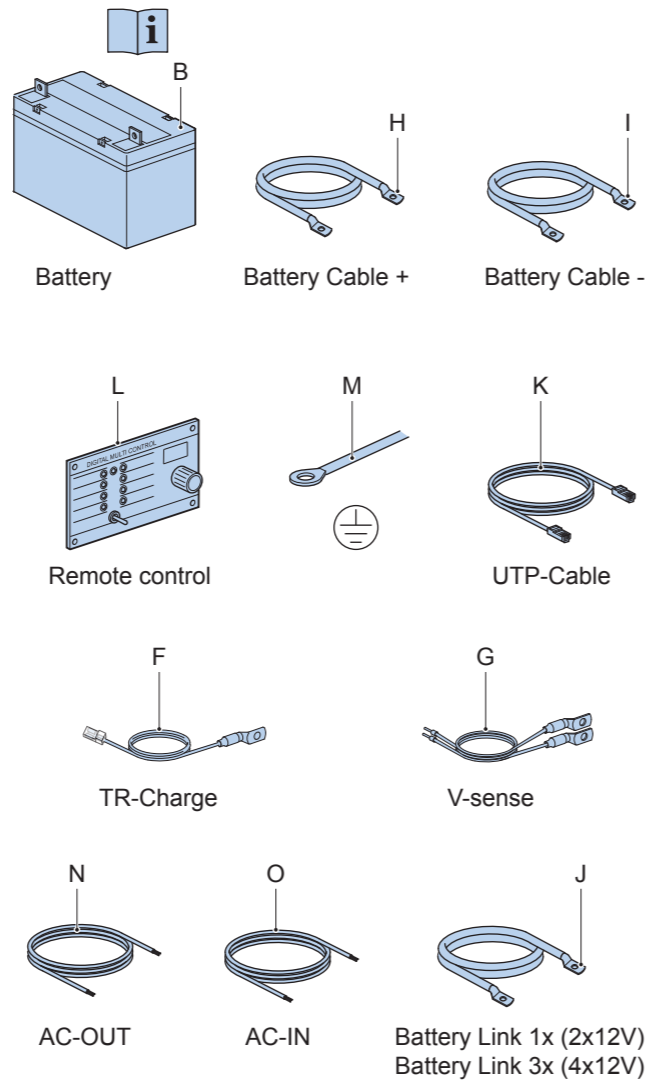

Quick Installation Guide

MultiPlus 24V 48V 5000VA 230Vac

www.victronenergy.com

Included

Not included

For fuse values:
refer to the user manual

Fuse (not included)