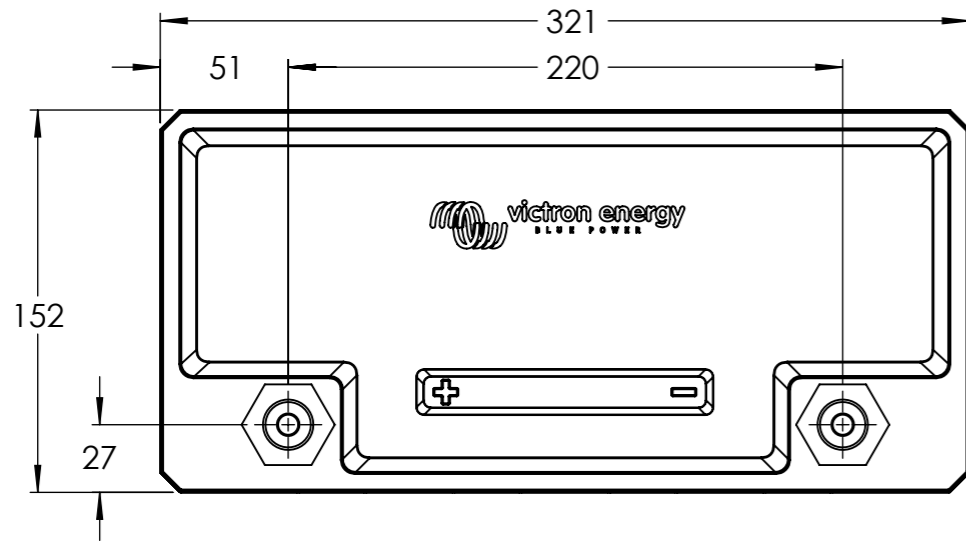

Dimension Drawing - LiFePO4 (Smart)

BAT512110610

LiFePO4 Battery 12.8V/100Ah Smart

Dimensions in mm

**victron energy**  
BLUE POWER