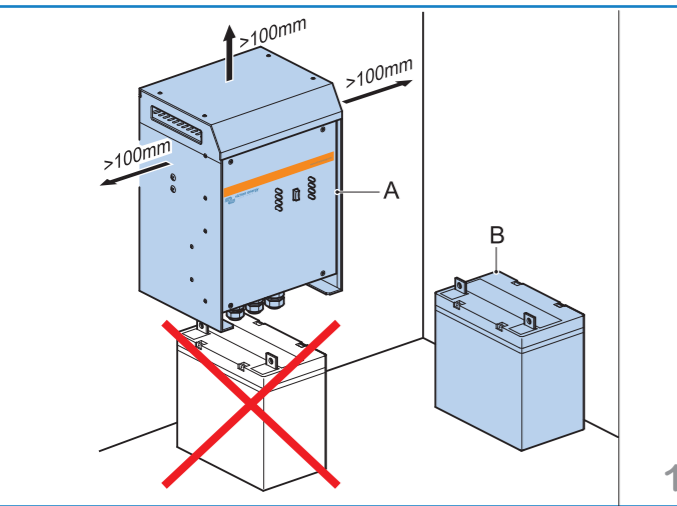

Quick Installation Guide

MultiPlus 12V 24V 48V 3000VA 16A 230Vac

www.victronenergy.com

Included